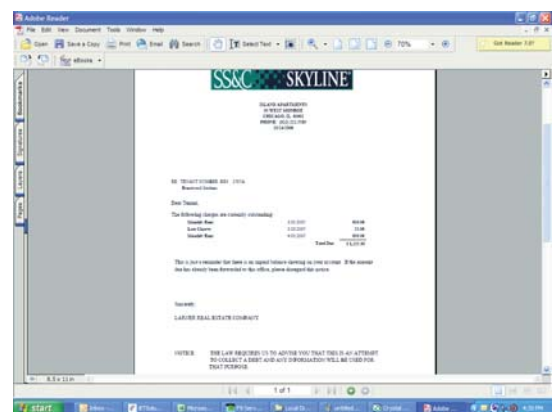

SKYLINE Custom Report Writer

DETAILED CUSTOM REPORTING TO MEET ALL REAL ESTATE REPORTING REQUIREMENTS

Your Key to Building Profits

- Utilizes Integrated Crystal Report Writer to Convert Raw Data Into Strategic Information
- Create Detailed Custom Reports Including:
 - Custom Rent Rolls
 - Custom Lease Renewal Forms
 - Correspondence to Tenants
 - Required State Forms
 - Vendor Insurance Reports
- Create Custom Reports Using Data From User-Defined Edge Fields Within SKYLINE
- Deliver Professional, Custom Reports for Both Inside and Outside of Your Organization
- Create Pie charts and Histograms
- Use Color Shading and Custom Font Control to Highlight Specific Data
- Comprehensive Export Capabilities Allow Complete Flexibility in Report Distribution
- Support Owners and Investors More Effectively While Building Value for You, Owners and Investors
- Easy for End-Users To Access and View All Custom SKYLINE Reports