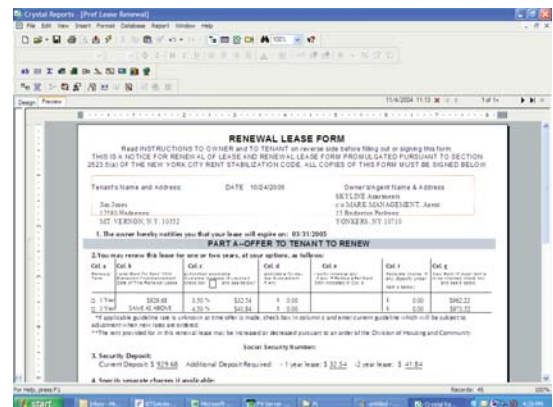

SKYLINE Custom Report Writer

DETAILED CUSTOM REPORTING TO MEET ALL REAL ESTATE REPORTING REQUIREMENTS

Your Key to Building Profits

- Utilizes Integrated Crystal Report Writer to Convert Raw Data Into Strategic Information
- Create Detailed Custom Reports Including:
 - Custom Rent Rolls
 - Custom Lease Renewal Forms
 - Correspondence to Tenants
 - Required State Forms
 - Vendor Insurance Reports
- Create Custom Reports Using Data From User-Defined Edge Fields Within SKYLINE
- Deliver Professional, Custom Reports for Both Inside and Outside of Your Organization
- Create Pie charts and Histograms
- Use Color Shading and Custom Font Control to Highlight Specific Data
- Comprehensive Export Capabilities Allow Complete Flexibility in Report Distribution
- Support Owners and Investors More Effectively While Building Value for You, Owners and Investors
- Easy for End-Users To Access and View All Custom SKYLINE Reports